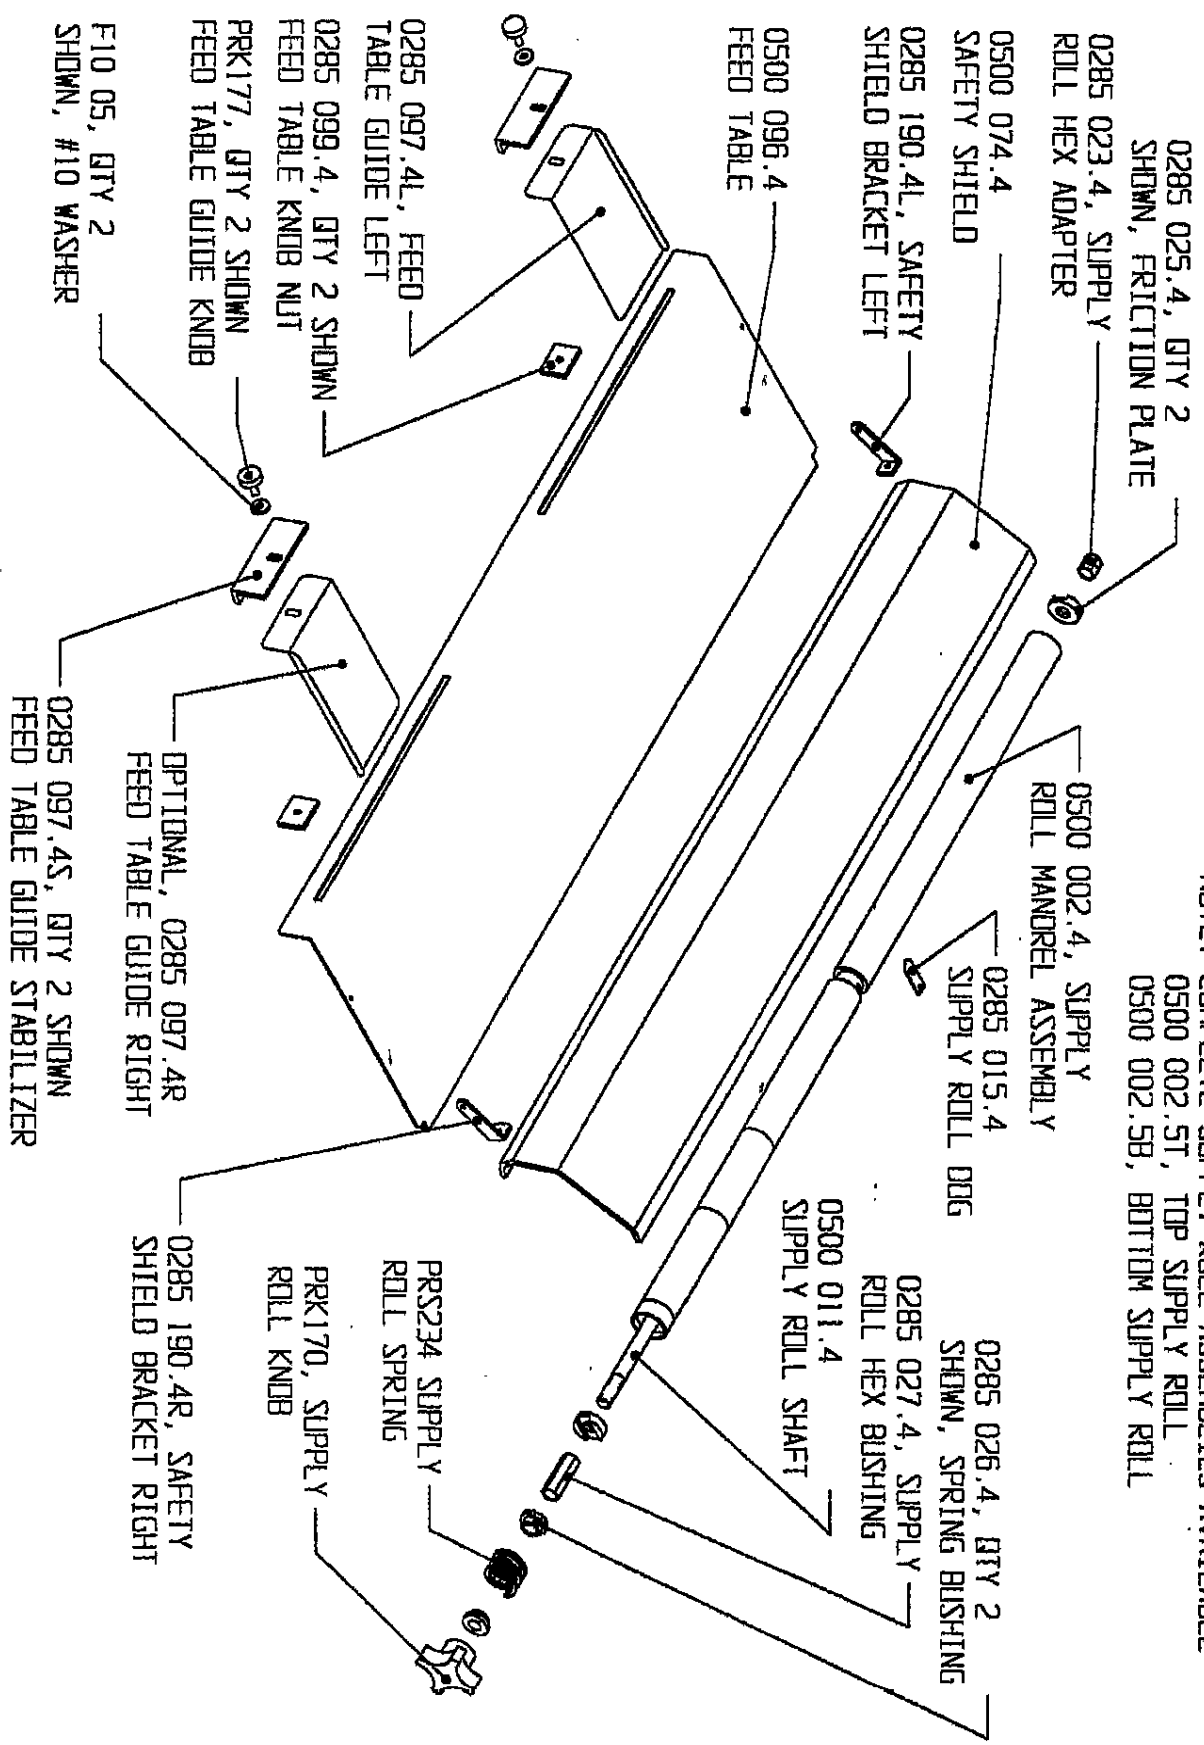

# LEFT SIDE PANEL

# FEED TABLE, SAFETY SHIELD & SUPPLY ROLL

NOTE: COMPLETE SUPPLY ROLL ASSEMBLIES AVAILABLE  
 0500 002.5T, TOP SUPPLY ROLL  
 0500 002.5B, BOTTOM SUPPLY ROLL

# PRESSURE PLATE SUB ASSEMBLY

Replaces portions of drawing on page 29.

34

*These parts need to move snugly & freely*