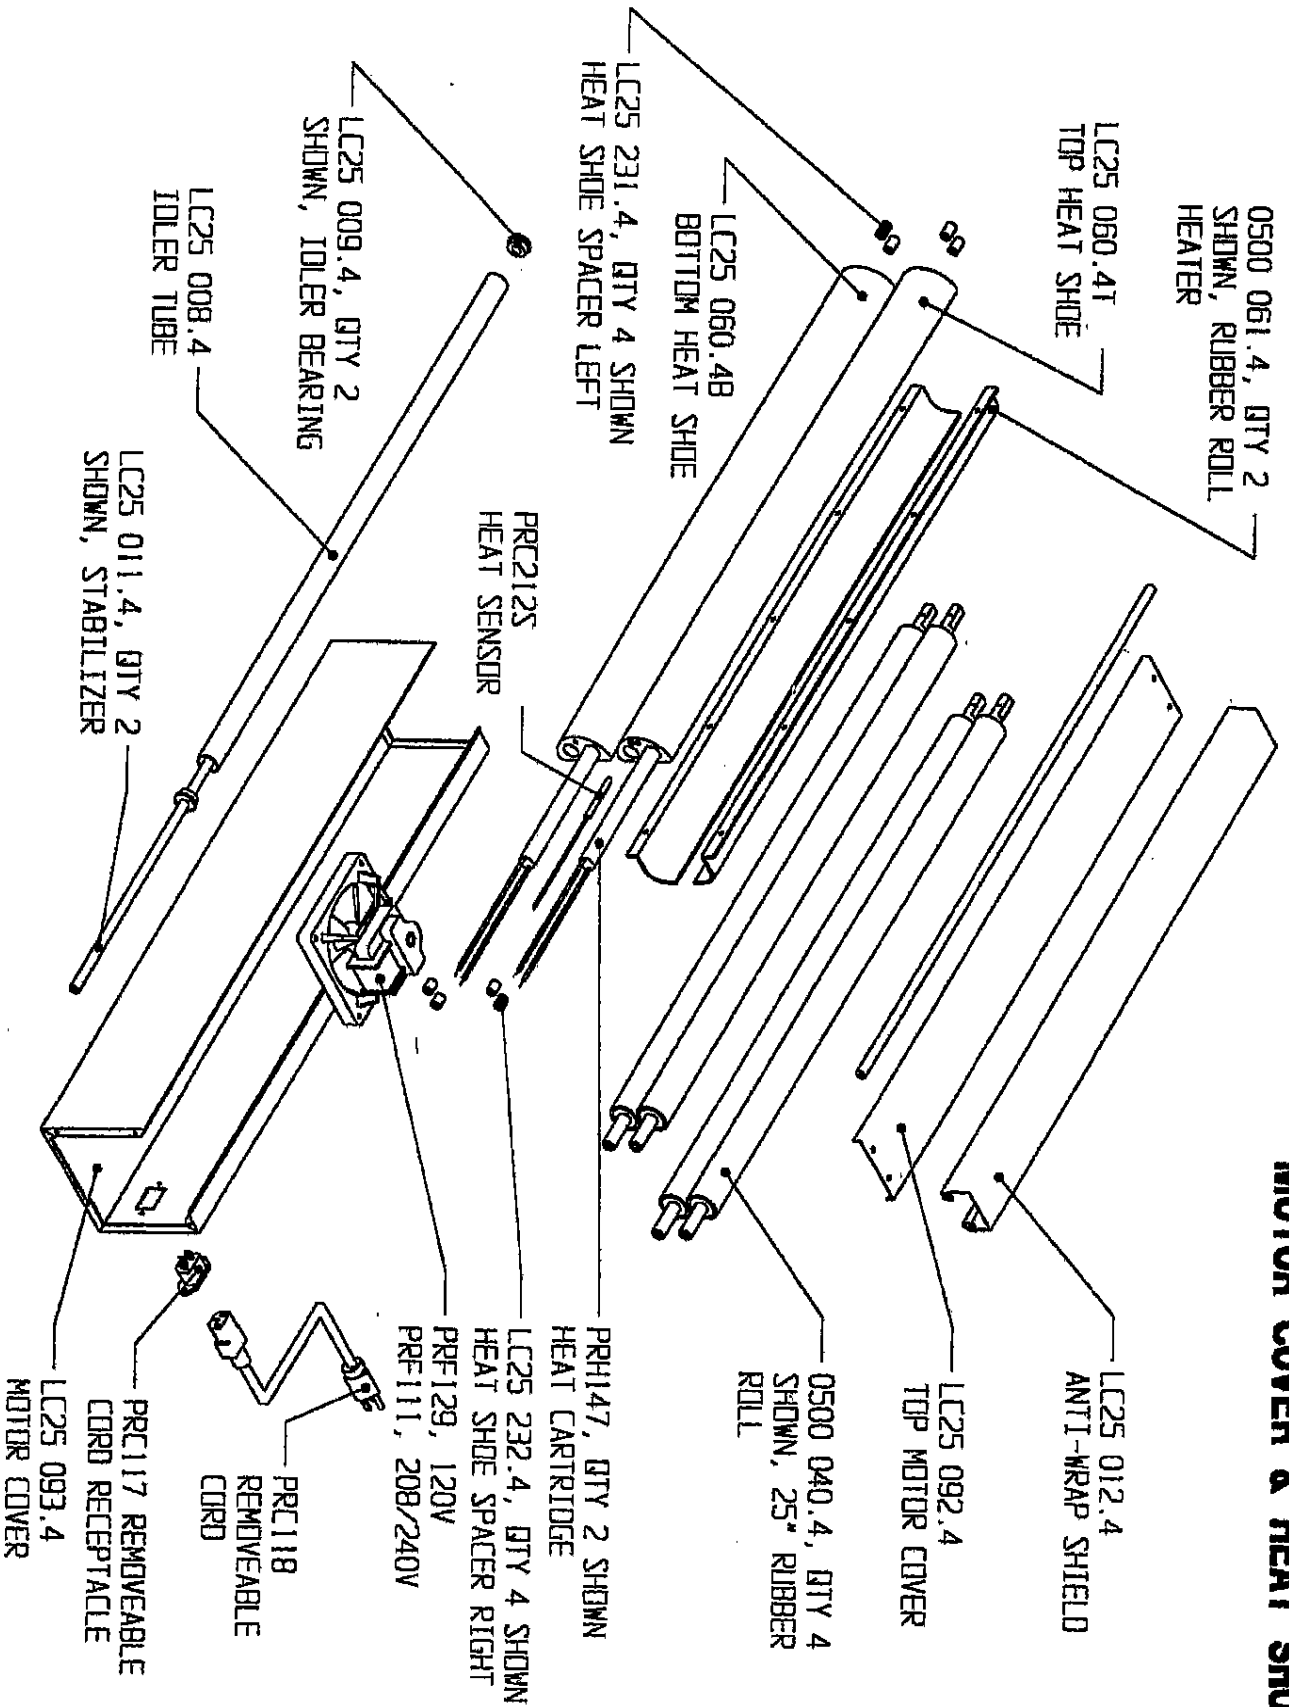

# LEFT SIDE PANEL

# FEED TABLE, SAFETY SHIELD & SUPPLY ROLL

NOTE: COMPLETE SUPPLY ROLL ASSEMBLIES AVAILABLE  
 0500 002.5T, TOP SUPPLY ROLL  
 0500 002.5B, BOTTOM SUPPLY ROLL

# PRESSURE PLATE SUB ASSEMBLY

Replaces portions of drawing on page 29.

34

*These parts need to move snugly & freely*